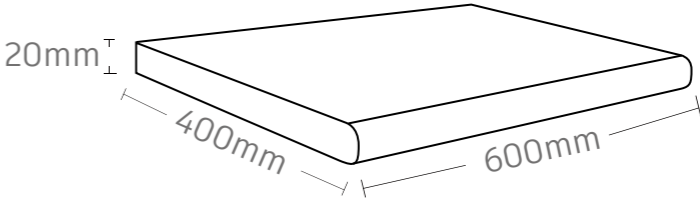

L i m e S t o n e 2 . 0

Lime Stone 2.0

SPECIFICATIONS

Type	Lime Stone Look
Sizes	300x600 / 600x600 / 600x1200
Finish	In & Out P4 / P5 Grits / 3D Textured / Lappato
Surface	3D Mould

Size instruction

L i m e S t o n e 2 . 0

Bullnose

400x600mm

MOSAIC

ARROW
285x315mm

HERRINGBONE
248x295mm

TUMBLED
300x300mm

SQUARE
300x300mm

KIT KAT
300x300mm

Bianco

SURFACE:
In&Out P4

Sizes:

300x600
12"x24"

600x600
24"x24"

600x1200
24"x48"

Lime Stone 2.0 / Bianco

Lime Stone 2.0 / Bianco

Sizes:

300x600
12"x24"

600x600
24"x24"

600x1200
24"x48"

Lime Stone 2.0 / Nero

Lime Stone 2.0 / Nero

Lime Stone 2.0 / Nero

SURFACE:
In&Out P4