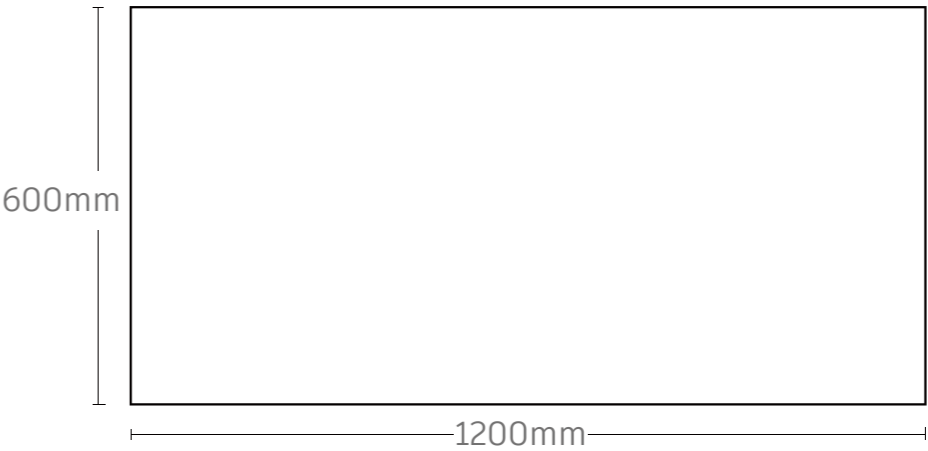

L i m e S t o n e 2 . 0

Lime Stone 2.0

SPECIFICATIONS

Type	Lime Stone Look
Sizes	300x600 / 600x600 / 600x1200
Finish	In & Out P4 / P5 Grits / 3D Textured / Lappato
Surface	3D Mould

Size instruction

L i m e S t o n e 2 . 0

Bianco

SURFACE:
In&Out P4

Sizes:

300x600
12"x24"

600x600
24"x24"

600x1200
24"x48"

Lime Stone 2.0 / Bianco

Lime Stone 2.0 / Bianco

Cotton

SURFACE:
In&Out P4

Sizes:

300x600
12"x24"

600x600
24"x24"

600x1200
24"x48"

Lime Stone 2.0 / Cotton

Lime Stone 2.0 / Cotton

Sizes:

300x600
12"x24"

600x600
24"x24"

600x1200
24"x48"

Lime Stone 2.0 / Nero

Lime Stone 2.0 / Nero

Lime Stone 2.0 / Nero

SURFACE:
In&Out P4