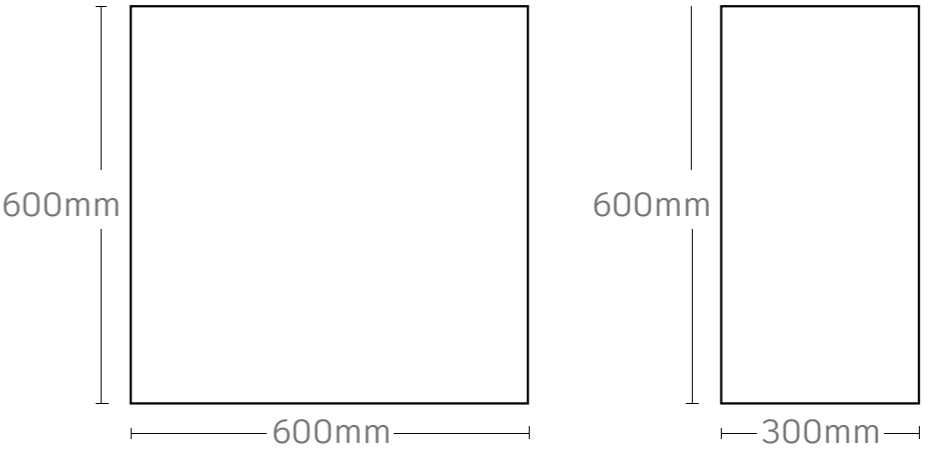

L i m e S t o n e 2 . 0

Lime Stone 2.0

SPECIFICATIONS

Type	Lime Stone Look
Sizes	300x600 / 600x600 / 600x1200
Finish	In & Out P4 / P5 Grits / 3D Textured / Lappato
Surface	3D Mould

Size instruction

L i m e S t o n e 2 . 0

Bianco

SURFACE:
In&Out P4

Sizes:

300x600
12"x24"

600x600
24"x24"

600x1200
24"x48"

Lime Stone 2.0 / Bianco

Lime Stone 2.0 / Bianco

Cotton

SURFACE:
In&Out P4

Sizes:

300x600
12"x24"

600x600
24"x24"

600x1200
24"x48"

Lime Stone 2.0 / Cotton

Lime Stone 2.0 / Cotton

Sizes:

300x600
12"x24"

600x600
24"x24"

600x1200
24"x48"

Lime Stone 2.0 / Nero

Lime Stone 2.0 / Nero

Lime Stone 2.0 / Nero

SURFACE:
In&Out P4